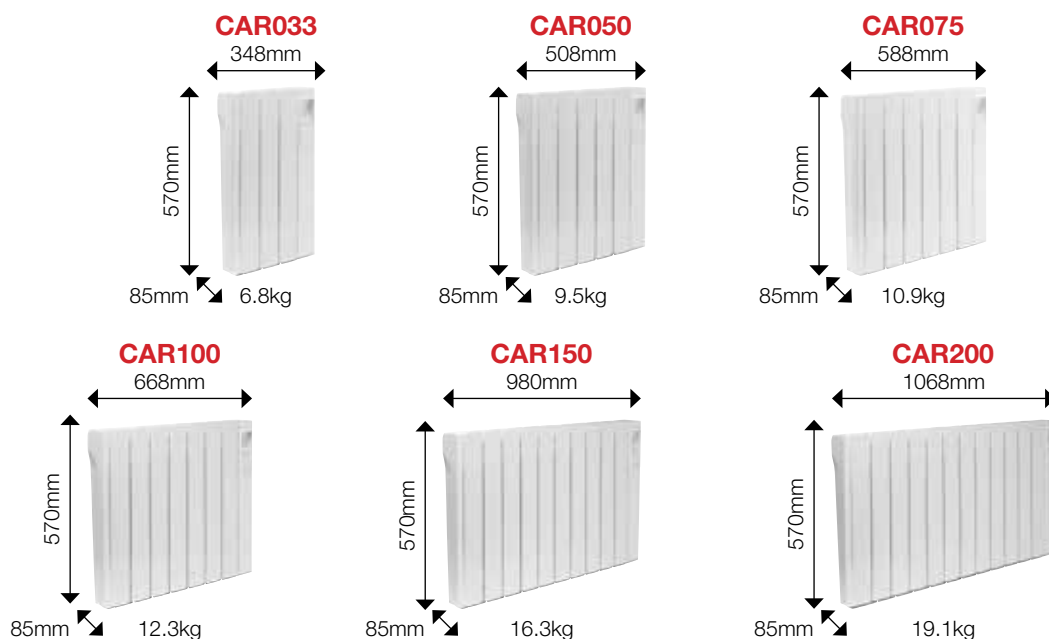

WARRANTY

- » 2 years

Tried and tested technology

Sizing guide

Available in a range of sizes: 330w – 2,000w

Model No.	Model Size W	Room Insulation Level	Max Room size	Height	Width	Depth	Weight
CAR033	330	New Build Insulation up to 40 W/m ²	8m ²	570	348	85	6.8
CAR050	500		13 m ²	570	508	85	9.5
CAR075	750		19 m ²	570	588	85	10.9
CAR100	1000		25 m ²	570	668	85	12.3
CAR150	1500		38 m ²	570	908	85	16.3
CAR200	2000		50 m ²	570	1068	85	19.1
CAR033	330	Average Build Insulation up to 60 W/m ²	5m ²	570	348	85	6.8
CAR050	500		8 m ²	570	508	85	9.5
CAR075	750		13 m ²	570	588	85	10.9
CAR100	1000		17 m ²	570	668	85	12.3
CAR150	1500		25 m ²	570	908	85	16.3
CAR200	2000		33 m ²	570	1068	85	19.1
CAR033	330	Poor Insulation up to 100 W/m ²	3m ²	570	348	85	6.8
CAR050	500		5 m ²	570	508	85	9.5
CAR075	750		8 m ²	570	588	85	10.9
CAR100	1000		10 m ²	570	668	85	12.3
CAR150	1500		15 m ²	570	908	85	16.3
CAR200	2000		20 m ²	570	1068	85	19.1