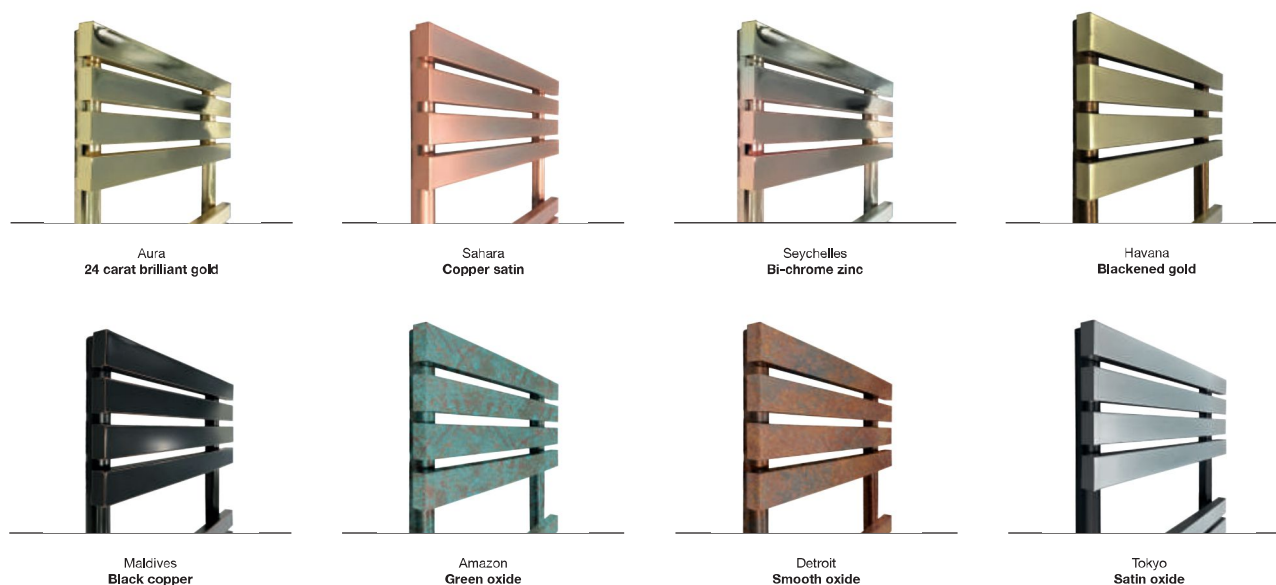

DESIGNLINE

With more than 28 colors and 8 special finishes available, our D Series towel rails are now available in a wide range of beautiful solutions to complement any bathroom. Our new DESIGNLINE series is crafted using colours inspired by you, so you can choose the style that reflects your personality today for the perfect finish.

Contact us to request the new Rointe DESIGNLINE Finishes catalogue, which includes samples and prices for each finish.

RAL colours

					
RAL 1013 Oyster white	RAL 1023 Traffic yellow	RAL 1037 Sun yellow	RAL 2003 Pastel orange	RAL 3000 Flame red	RAL 3003 Ruby red
					
RAL 6019 Pastel green	RAL 6021 Pale green	RAL 6037 Pure green	RAL 6035 Pearl green	RAL 5018 Turquoise blue	RAL 6036 Pearl opal green
					
RAL 6027 Light green	RAL 5012 Light blue	RAL 5003 Sapphire blue	RAL 5011 Steel blue	RAL 3015 Light pink	RAL 4010 Telernagenta
					
RAL 4008 Signal violet	RAL 4007 Purple violet	RAL 7038 Agate grey	RAL 7042 Traffic grey A	RAL 7010 Tarpaulin grey	RAL 7022 Umbra grey
					
RAL 7044 Silk grey	RAL 8001 Ochre brown	RAL 8015 Chestnut brown	RAL 7008 Khaki grey		

Special finishes

Special and RAL colour finishes offered exclusively in the D Series range and upon request. Contact us to know delivery times and minimum quantities. The reproduction of colours and finishes in this catalogue can vary and does not allow the exact representation of the tones, brightness or colours of the product.