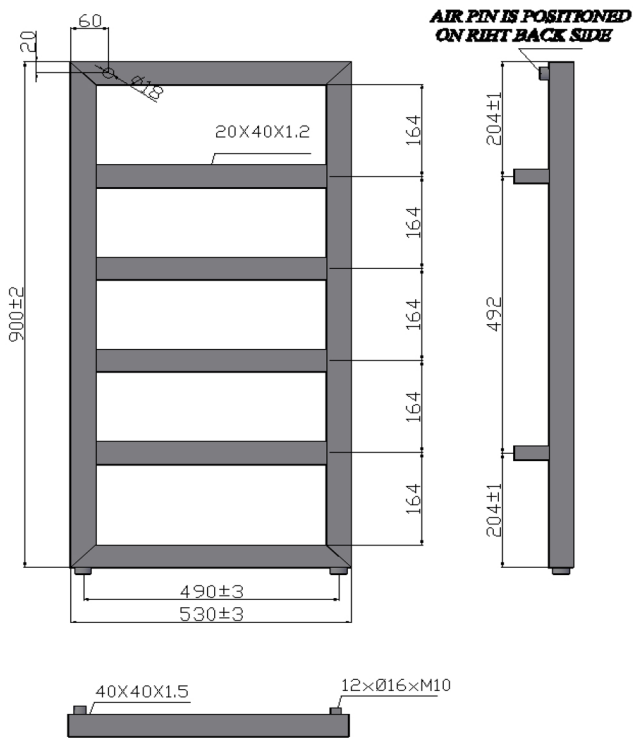

HEIGHT 900MM

HEIGHT 1300MM

Product Code New	Finish	Height (mm)	Length (mm)	Depth (mm)	Pipe Centres	Output (Watts)	Output (BTUs)
128017	Chrome	900	530	100	490	222	757
128018	Chrome	1300	530	100	490	325	1108
120882	Black Textured	900	530	100	490	335	1114
120883	Black Textured	1300	530	100	490	491	1676

900X500MM

1300X500MM