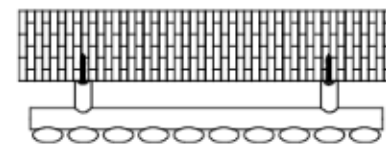

NEROX

TOP VIEW